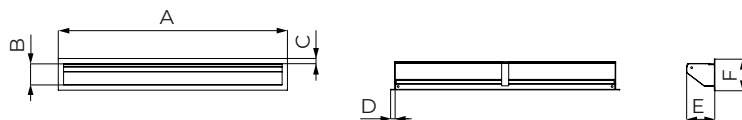

Minimal values for active field at inlet and outlet

Suggested values for active field at inlet and outlet			
Name	Power in kW	Minimum air inlet area in cm²	Minimum air discharge area in cm²
Defro Home Intra XSM	8	400	560
Defro Home Intra SM / SM G / SM T / SM T G	10	500	700
Defro Home Intra ME / ME G / ME T / ME T G	13	650	910
Defro Home Intra LA / LA G / LA T / LA T G	16	800	1120
Defro Home Intra XSM BL / BP MINI	8	400	560
Defro Home Intra SM BL / BP MINI	10	500	700
Defro Home Intra SM BL / BP	10	500	700
Defro Home Intra ME BL / BP	13	650	910
Defro Home Intra XSM BL / BP MINI G	8	400	560
Defro Home Intra SM BL / BP MINI G	10	500	700
Defro Home Intra SM BL / BP G	10	500	700
Defro Home Intra ME BL / BP G	13	650	910
Defro Home Intra SM C	10	500	700
Defro Home Intra XSM C G	8	400	560
Defro Home Intra SM C G	10	500	700
Defro Home Intra ME C G	13	650	910
Defro Home Intra SM SLIM / SM SLIM G	6	300	420
Defro Home Intra ME SLIM / ME SLIM G	8	400	560
Defro Home Intra SM BL SLIM / BP SLIM	6	300	420
Defro Home Intra ME BL SLIM / BP SLIM	8	400	560
Defro Home Intra SM BL G SLIM / BP G SLIM	6	300	420
Defro Home Intra ME BL G SLIM / BP G SLIM	8	400	560
Defro Home Impuls SM	8	400	560
Defro Home Impuls ME	10	500	700
Defro Home Impuls SM BL / BP	8	400	560
Defro Home Impuls ME BL / BP	10	500	700
Defro Home Portal ME / ME G	12	600	840

Straight vents (80 i 120)

Straight vents - dimension 80				price
Name	Dimension	Index	Active area (cm²)	net
DH Luft 200x90 (120)	200x90 (120)	DH/L/200x90(120)	92	✓
DH Luft 480x90 (120)	480x90 (120)	DH/L/480x90(120)	321	✓
DH Luft 650x90 (120)	650x90 (120)	DH/L/650x90(120)	322	✓
DH Luft 810x90 (120)	810x90 (120)	DH/L/810x90(120)	408	✓
DH Luft 980x90 (120)	980x90 (120)	DH/L/980x90(120)	499	✓

Straight vents - dimension 120				price
Name	Dimension	Index	Active area (cm²)	net
DH Luft 200x90 (120)	200x90 (120)	DH/L/200x90(120)	92	✓
DH Luft 480x90 (120)	480x90 (120)	DH/L/480x90(120)	321	✓
DH Luft 650x90 (120)	650x90 (120)	DH/L/650x90(120)	322	✓
DH Luft 810x90 (120)	810x90 (120)	DH/L/810x90(120)	408	✓
DH Luft 980x90 (120)	980x90 (120)	DH/L/980x90(120)	499	✓