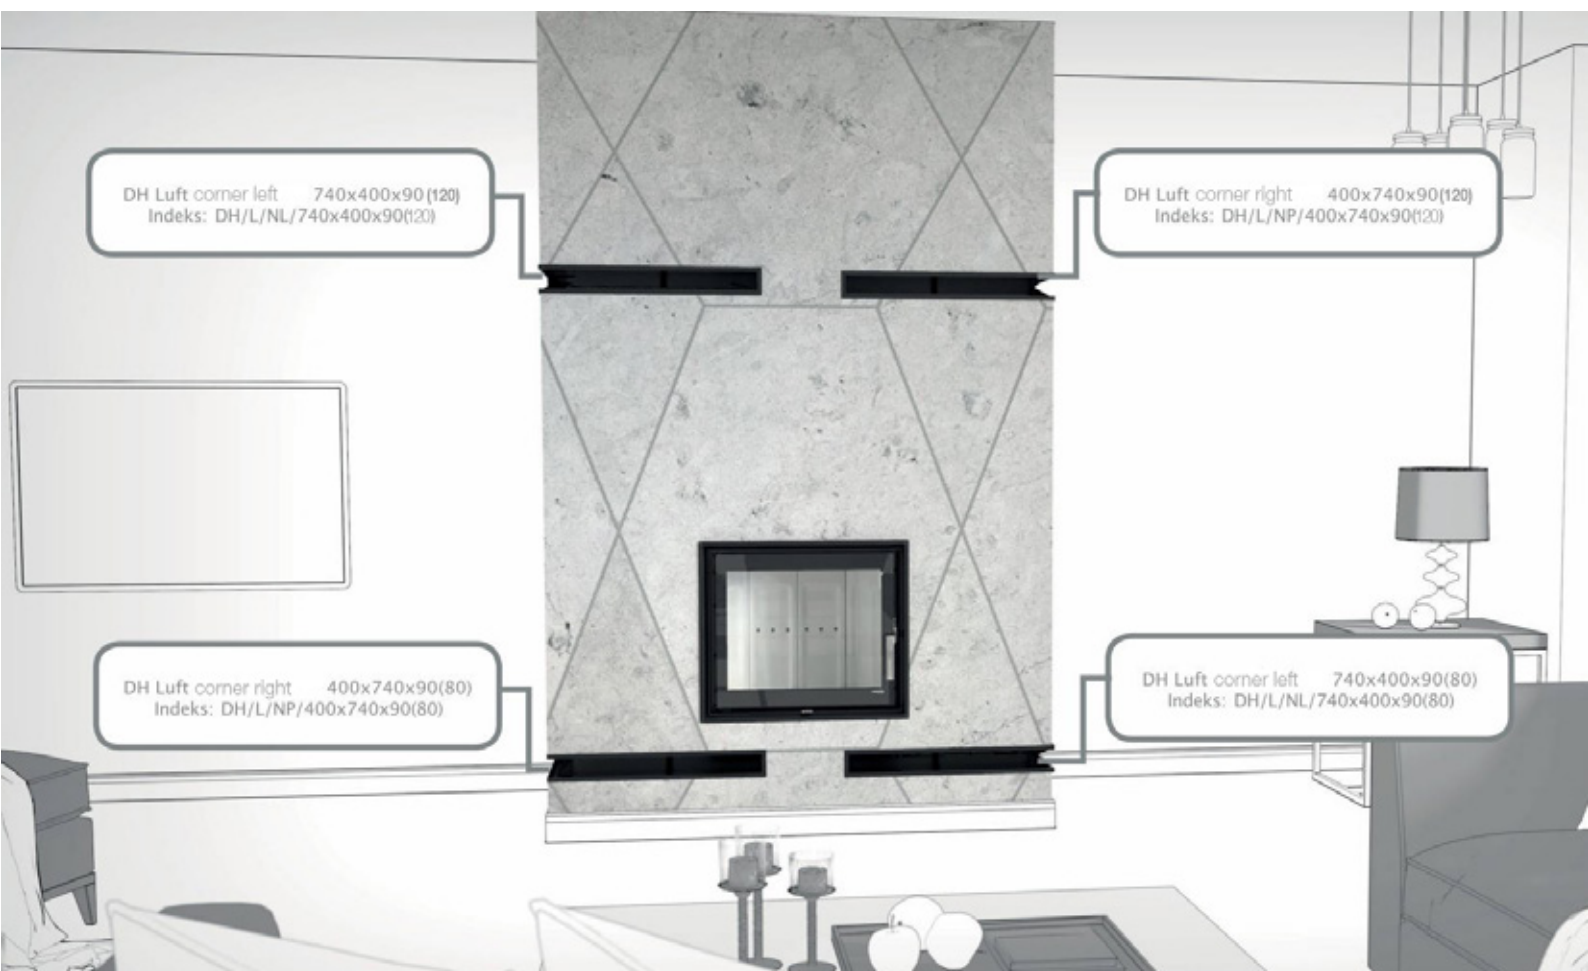

Additional equipment for freestanding stoves

DEFRO
home

model	Black ceramiton	Handle on the other side	Silver handle	White color	Black color	Red color	Gold color	Gray color	Brown color	Wood finish
Defro Home Orbis / Orbis Top / Orbis Log	✓	-	✓	✓	standard	✓	✓	✓	✓	-
Defro Home Solum / Solum Top / Solum Log	✓	-	✓	✓	standard	✓	✓	✓	✓	-
Defro Home Dea	✓	-	✓	✓	standard	✓	✓	✓	✓	-
Defro Home Ceres / Ceres Top	✓	-	✓	✓	standard	✓	✓	✓	✓	-
Defro Home Quadroom	✓	✓	✓	✓	standard	✓	✓	✓	✓	-
Defro Home Quadroom Long	✓	✓	✓	✓	standard	✓	✓	✓	✓	-
Defro Home Ignis	✓	-	✓	✓	standard	✓	✓	✓	✓	-
Defro Home Orti	✓	-	✓	✓	standard	✓	✓	✓	✓	-
Defro Home Oval	✓	-	✓	-	standard	-	-	-	-	-
Defro Home Pico	✓	-	✓	✓	standard	✓	✓	✓	✓	-
Defro Home Viva	✓	-	✓	✓	standard	✓	✓	✓	✓	-
Defro Home Extento H	✓	-	✓	✓	standard	✓	✓	✓	✓	-
Defro Home Extento F	✓	-	✓	✓	standard	✓	✓	✓	✓	-
Defro Home Slimpell	-	-	✓	✓	standard	✓	✓	✓	✓	-
Defro Home Mypell	-	-	✓	✓	standard	✓	✓	✓	✓	-
Defro Home Mypell DGP G	-	-	✓	✓	standard	✓	✓	✓	✓	-
Defro Home Omnipell	-	-	✓	✓	standard	✓	✓	✓	✓	-
Defro Home Aquapell	-	-	-	✓	standard	✓	✓	✓	✓	-
Defro Home Airpell	-	-	-	✓	standard	✓	✓	✓	✓	✓

Lufts